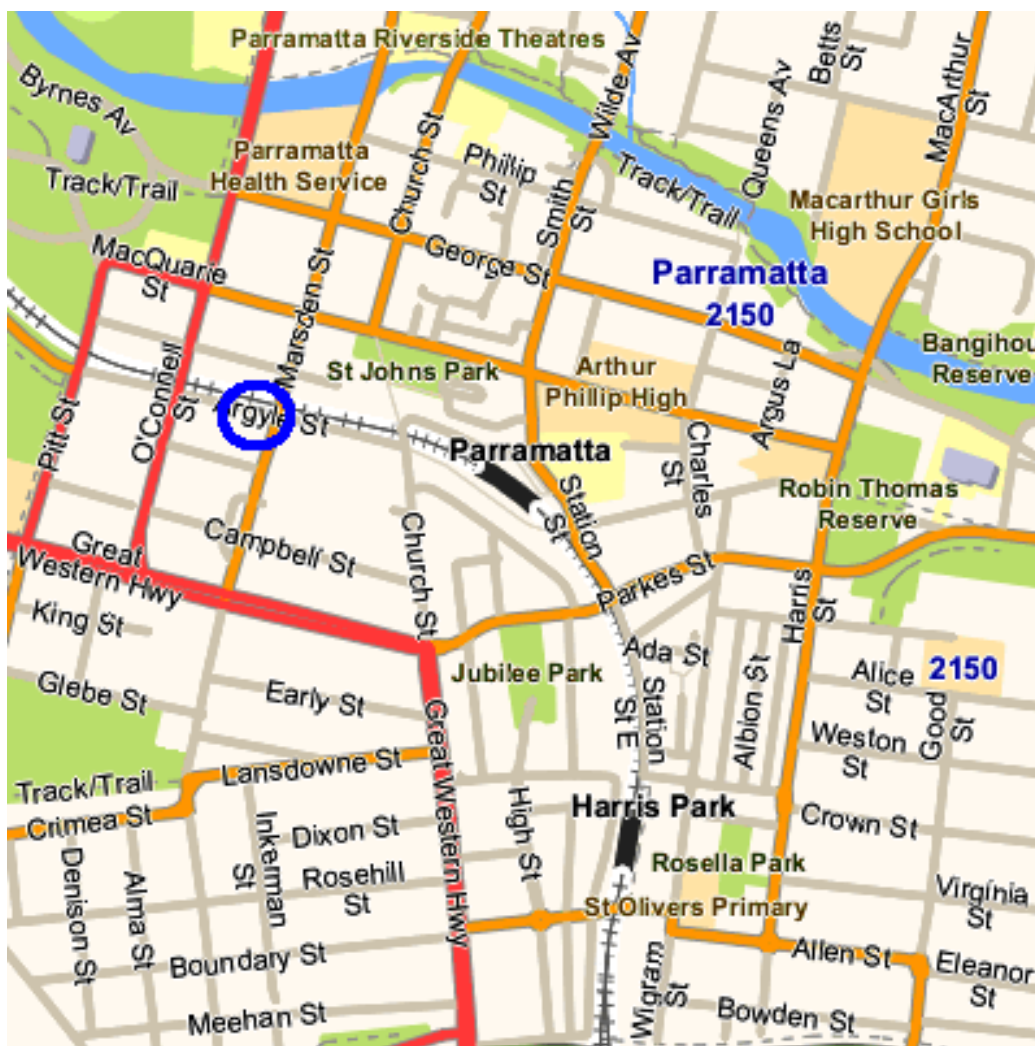

Please note: [Entrance in Argyle Street](#)