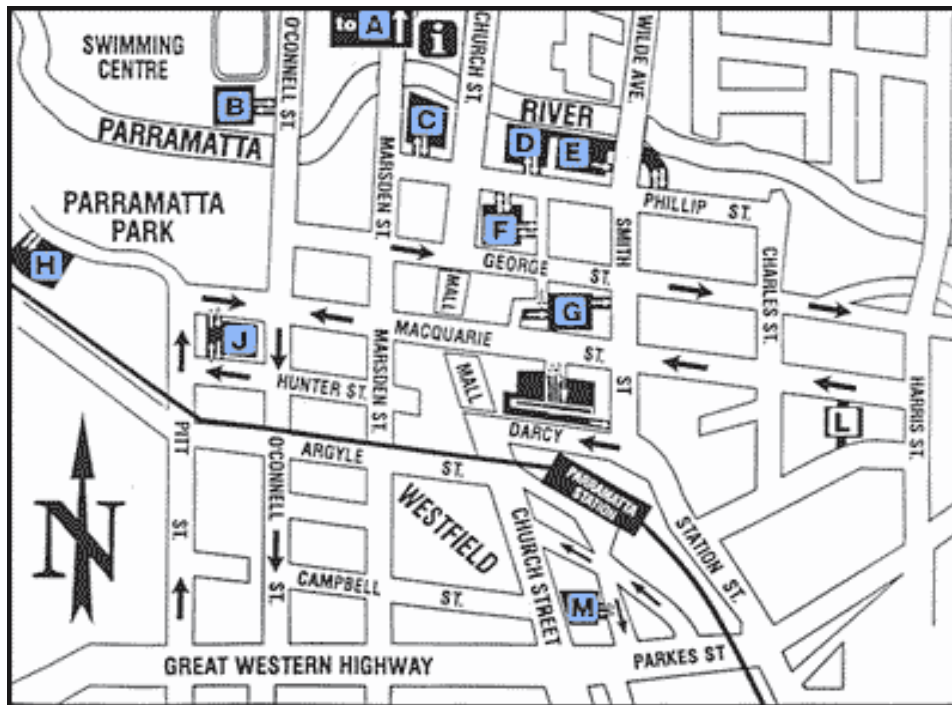

Nearest Parking

Westfield

Type: Multi-level parking

Spaces: 4650

Hours: 7.00am – midnight

Fee: 0-3 hours FREE

- 3 - 3.5 hrs \$6
- 3.5 - 4 hrs \$9
- 4 - 4.5 hrs \$12
- 4.5 - 5 hrs \$15
- 5 - 5.5 hrs \$18
- 5.5 - 6 hrs \$21
- 6 - 6.5 hrs \$25
- 6.5 - 7 hrs \$30
- 7 - 7.5 hrs \$35
- 7+ hrs \$40
- Lost ticket \$40

Fee: \$3.00 per hour, 2-hour parking Mon – Fri 8.00am to 6.00pm

\$1.00 per hour, 4-hour parking Mon - Fri 6pm-10pm

\$1.00 per hour, 4-hour parking Sat 8am-10pm

Disabled Spaces: 3

D - Brandsmart Multi-level parking – Phillip St entrance